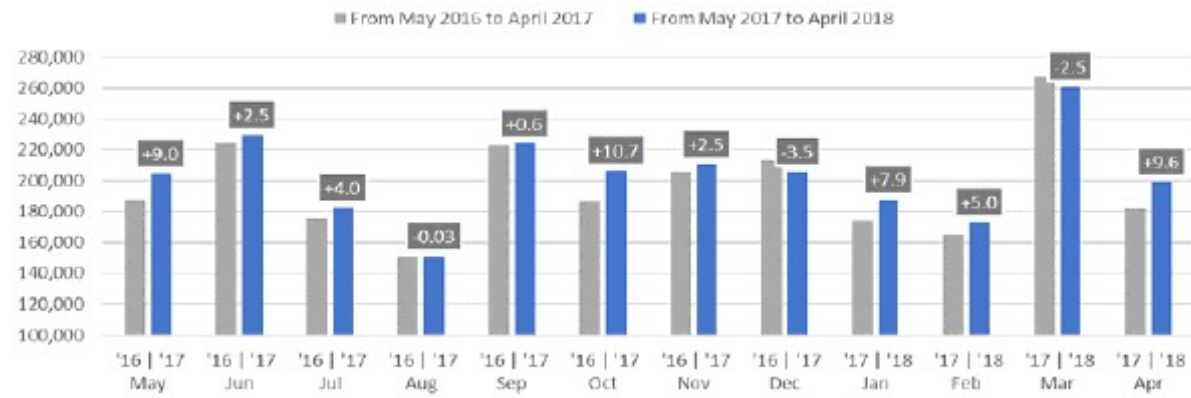

Total new commercial vehicle registrations in the EU - 12 month trend

Fonte: ACEA